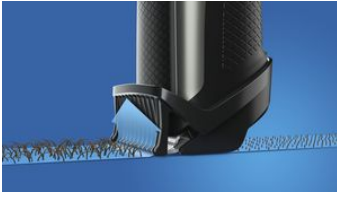

Features

Lift & Trim PRO system

Trim your stubble in one stroke with our innovative Lift & Trim PRO system. It lifts low-lying hairs and guides them towards the sharp metal blades for a precise cut.