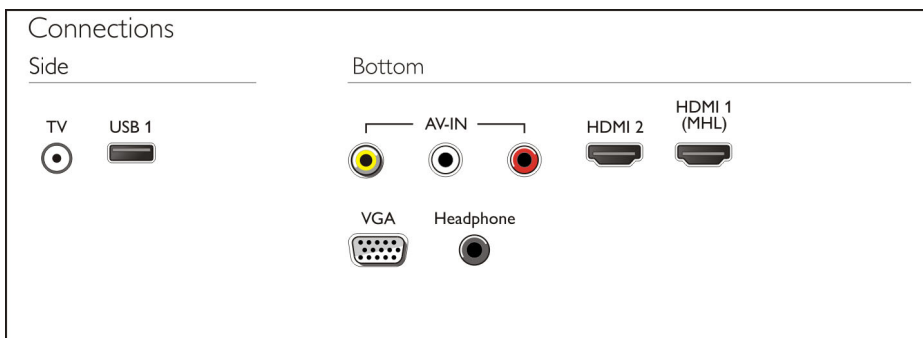

Tuner/Reception/Transmission

- MPEG Support: MPEG2, MPEG4
- Video Playback: NTSC, PAL, SECAM
- Analog TV: NTSC, PAL, SECAM
- Digital TV: DVB-T/T2

Power

- Mains power: AC 110 - 240 V 50/60Hz
- Ambient temperature: 5 °C to 40 °C
- Standby power consumption: < = 0.5W
- Power Saving Features: Auto switch-off timer
- Off mode power consumption: < 0.5 W

Dimensions

- Set dimensions (W x H x D): 731.5 x 435 x 76 mm
- Set dimensions with stand (W x H x D): 731.5 x 492 x 183 mm
- Product weight: 3.8 kg
- Product weight (+stand): 3.9 kg
- Box dimensions (W x H x D): 835 x 514 x 140 mm
- Compatible wall mount: 100 x 100mm
- Weight incl. Packaging: 5.3 kg
- VESA wall mount compatible: 100 x 100 mm

Accessories

- Included accessories: Remote Control, 2 x AAA Batteries, Table top stand, Power cord, Quick start guide, Legal and safety brochure, User Manual

Highlights

USB (photos, music, video)

Share the fun. Connect your USB memory-stick, digital camera, mp3 player or other multimedia device to the USB port on your TV to enjoy photos, videos and music with the easy to use onscreen content browser.

Digital Crystal Clear

For natural looking pictures from any source, Philips created Digital Crystal Clear. Whether you're indulging in your favorite shows, movies, the news, or are simply having a few friends over for a night in, you'll enjoy it all in optimal contrast, color and sharpness.

Issue date 2017-06-12

Version: 6.2.1

12 NC: 8670 001 46968
EAN: 87 18863 01366 3

© 2017 Koninklijke Philips N.V.
All Rights reserved.

Specifications are subject to change without notice.
Trademarks are the property of Koninklijke Philips N.V.
or their respective owners.

www.philips.com

* EPG and actual visibility (up to 8 days) is country and operator dependent.
* The TV supports DVB reception for 'Free to air' broadcast. Specific DVB operators may not be supported. An up to date list can be found in the FAQ section of the Philips support website. For some operators Conditional Access and subscription are required. Contact your operator for more information.
* (Philips) only compatible with specific Philips player device.