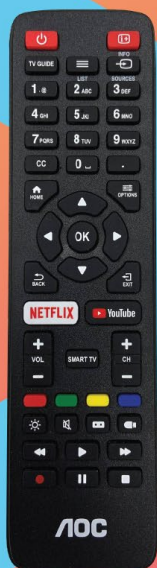

MAXIMUM QUALITY ON YOUR SCREEN

*TV apps may varies according to the requirement and broadcast in your country

- 4K Ultra HD
- 900 PPI
- HDR High Dynamic Range
- View Plot Precise
- DOLBY AUDIO
- HDMI
- USB MULTIMEDIA
- NETFLIX
- YouTube

HDR Technology

Enjoy images with high dynamic range, textures and details

HDR

without HDR

Dolby Audio

Dolby Audio technology works intelligently to optimize audio for the TV equipment, you can experience better audio quality from all the content you enjoy, whether it's a broadcast, a stream or download, or a disc. Enhances better sound for movies, games, music, and broadcast programs.

Your favorite contents only a button away

Just have to press the button that will take you directly to YouTube or Netflix.