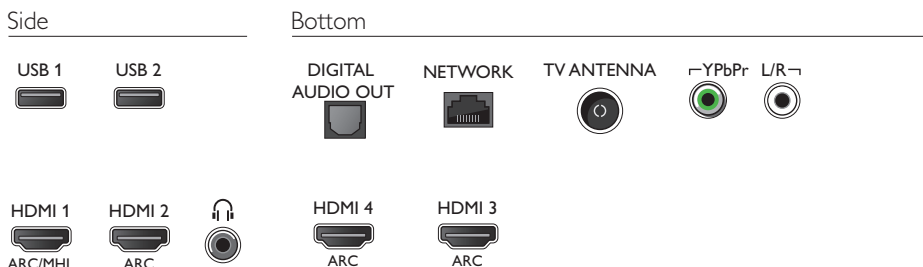

Multimedia Applications

- Video Playback Formats: Containers: AVI, MKV, H264/MPEG-4 AVC, MPEG-1, MPEG-2, MPEG-4, WMV9/VC1, VP9, HEVC (H.265)
- Subtitles Formats Support: .SRT, .SUB, .TXT, .SMI
- Music Playback Formats: AAC, MP3, WAV, WMA (v2 up to v9.2), WMA-PRO (v9 and v10)
- Picture Playback Formats: JPEG, BMP, GIF, PNG

Supported Display Resolution

- Computer inputs on all HDMI: up to 4K UHD 3840x2160 @60Hz
- Video inputs on all HDMI: up to 4K UHD 3840x2160 @60Hz

Tuner/Reception/Transmission

- HEVC support
- Digital TV: DVB-T/T2
- MPEG Support: MPEG2, MPEG4
- Video Playback: NTSC, PAL, SECAM
- TV Program guide*: 8 day Electronic Program Guide
- Signal strength indication

Power

- Mains power: AC 220 - 240 V 50/60Hz
- Ambient temperature: 5 °C to 35 °C
- Power Saving Features: Auto switch-off timer, Light sensor, Picture mute (for radio)

Dimensions

- Box dimensions (W x H x D): 1240 x 800 x 160 mm
- Set dimensions (W x H x D): 1128.4 x 663 x 83.2 mm

- Set dimensions with stand (W x H x D): 1128.4 x 717.6 x 266.3 mm
- VESA wall mount compatible: 200 x 200 mm
- Product weight: 12.8 kg
- Product weight (+stand): 13.6 kg
- Weight incl. Packaging: 17.6 kg

Accessories

- Included accessories: Remote Control, Quick start guide, Legal and safety brochure, Power cord, Mini-jack to L/R cable, Mini-jack to YPbPr cable, Table top stand, 2 x AA Batteries

Connections

Issue date 2018-06-15

Version: 10.1.1

12 NC: 8670 001 55641
EAN: 87 18863 01695 4

© 2018 Koninklijke Philips N.V.
All Rights reserved.

Specifications are subject to change without notice.
Trademarks are the property of Koninklijke Philips N.V.
or their respective owners.

www.philips.com

* EPG and actual visibility (up to 8 days) is country and operator dependent.
* Android App offerings vary per country. For more details please visit your local Google Play Store.
* Smart TV app offerings vary per TV model and country. For more details please visit: www.philips.com/smarttv.
* This television contains lead only in certain parts or components where no technology alternatives exist in accordance with existing exemption clauses under the RoHS Directive.
* Its functionality is subject to ChromeCast built-in apps and smart devices. For more details, please visit ChromeCast built-in product pages.