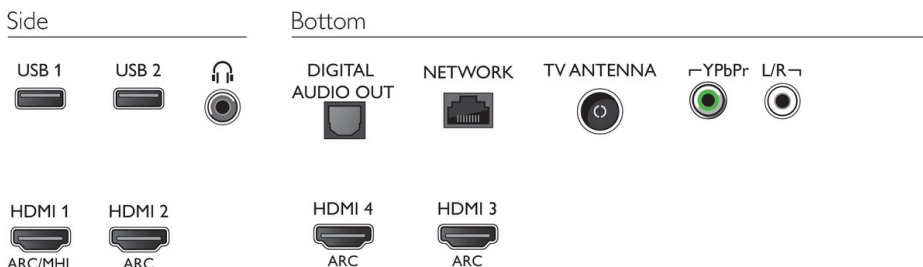

Multimedia Applications

- Video Playback Formats: Containers: AVI, MKV, H264/MPEG-4 AVC, MPEG-1, MPEG-2, MPEG-4, WMV9/VC1, VP9, HEVC (H.265)
- Subtitles Formats Support: .SRT, .SUB, .TXT, .SMI
- Music Playback Formats: AAC, MP3, WAV, WMA (v2 up to v9.2), WMA-PRO (v9 and v10)
- Picture Playback Formats: JPEG, BMP, GIF, PNG

Supported Display Resolution

- Computer inputs on all HDMI: up to 4K UHD 3840x2160 @60Hz
- Video inputs on all HDMI: up to 4K UHD 3840x2160 @60Hz

Tuner/Reception/Transmission

- HEVC support
- Digital TV: DVB-T/T2
- MPEG Support: MPEG2, MPEG4
- Video Playback: NTSC, PAL, SECAM
- TV Program guide*: 8 day Electronic Program Guide
- Signal strength indication

Power

- Mains power: AC 220 - 240 V 50/60Hz
- Ambient temperature: 5 °C to 35 °C
- Power Saving Features: Auto switch-off timer, Picture mute (for radio), Light sensor

Dimensions

- Box dimensions (W x H x D): 1360 x 860 x 160 mm
- Set dimensions (W x H x D): 1244.2 x 729 x 78.2 mm

- Set dimensions with stand (W x H x D): 1244.2 x 781.2 x 266.14 mm
- VESA wall mount compatible: 300 x 200 mm
- Product weight: 15.32 kg
- Product weight (+stand): 16.12 kg
- Weight incl. Packaging: 20.7 kg

Accessories

- Included accessories: Remote Control, 2 x AA Batteries, Quick start guide, Legal and safety brochure, Power cord, Mini-jack to L/R cable, Mini-jack to YPbPr cable, Table top stand

Connections

Issue date 2019-08-30

Version: 14.1.1

12 NC: 8670 001 55646
EAN: 87 18863 01698 5

© 2019 Koninklijke Philips N.V.
All Rights reserved.

Specifications are subject to change without notice.
Trademarks are the property of Koninklijke Philips N.V.
or their respective owners.

www.philips.com

* EPG and actual visibility (up to 8 days) is country and operator dependent.
* Android App offerings vary per country. For more details please visit your local Google Play Store.
* Smart TV app offerings vary per TV model and country. For more details please visit: www.philips.com/smarttv.
* This television contains lead only in certain parts or components where no technology alternatives exist in accordance with existing exemption clauses under the RoHS Directive.
* Its functionality is subject to ChromeCast built-in apps and smart devices. For more details, please visit ChromeCast built-in product pages.