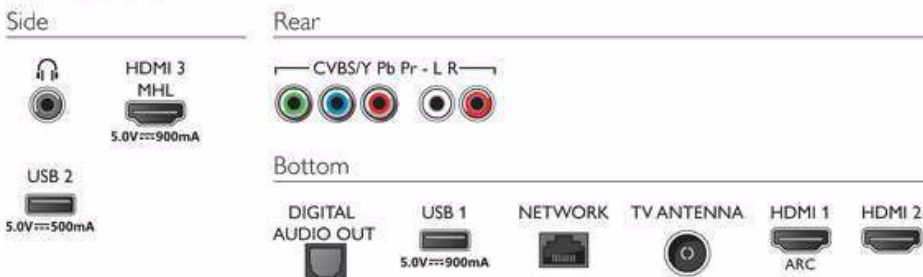

Multimedia Applications

- Video Playback Formats: Containers: AVI, MKV, H264/MPEG-4 AVC, MPEG-1, MPEG-2, MPEG-4, HEVC (H.265)

- Subtitles Formats Support: .SML, .SRT, .SUB, .TXT, .AAS
- Music Playback Formats: AAC, MP3, WAV, WMA (v2 up to v9.2)
- Picture Playback Formats: JPEG, BMP, GIF, PNG

Supported Display Resolution

- Video inputs on HDMI1: up to 4K UHD 3840x 2160 @30Hz
- Computer inputs on HDMI1: up to 4K UHD 3840x 2160 @30Hz
- Computer inputs on HDMI2/3: up to 4K UHD 3840x 2160 @60Hz
- Video inputs on HDMI2/3: up to 4K UHD 3840x 2160 @60Hz

Tuner/Reception/Transmission

- Digital TV: DVB-T/T2, Freeview HD
- MPEG Support: MPEG2, MPEG4
- Video Playback: NTSC, PAL, SECAM
- Signal strength indication
- HEVC support

Power

- Mains power: 220-240V 50/60Hz
- Ambient temperature: 5 °C to 35 °C
- Power Saving Features: Auto switch-off timer, Picture mute (for radio), Eco mode

Dimensions

- Box dimensions (W x H x D): 1757 x 1034 x 185 mm
- Set dimensions (W x H x D): 1579 x 893 x 86.1 mm
- Set dimensions with stand (W x H x D): 1579 x 929 x 296.8 mm
- VESA wall mount compatible: 400 x 200 mm
- Product weight: 26.7 kg
- Product weight (+stand): 27.1 kg
- Weight incl. Packaging: 33.4 kg

Accessories

- Included accessories: Remote Control, Power cord, Quick start guide, Table top stand, 2 x AAA Batteries, Legal and safety brochure

Smart TV

- SmartTV apps*: Netflix

Connections

Issue date 2019-06-06

Version: 7.0.1

12 NC: 8670 001 62079
EAN: 87 18863 02149 1

© 2019 Koninklijke Philips N.V.
All Rights reserved.

Specifications are subject to change without notice.
Trademarks are the property of Koninklijke Philips N.V.
or their respective owners.

www.philips.com

* (Philips) only compatible with specific Philips player device.
* Philips TV Remote app and related functionalities vary per TV model, operator, and country, as well as smart device model and OS. For more details please visit: www.philips.com/TVRemoteapp.
* Smart TV app offerings vary per TV model and country. For more details please visit: www.philips.com/smarttv.
* Compatibility depends on Wifi Miracast certification & Android 4.2 or later. For more details please refer to your device documentation.