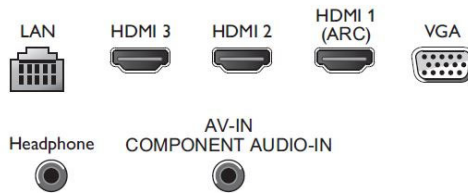

USB (photos, music, video)

Share the fun. Connect your USB memory-stick, digital camera, mp3 player or other multimedia device to the USB port on your TV to enjoy photos, videos and music with the easy to use onscreen content browser.

Connections

Side

Bottom

Issue date 2019-01-22

Version: 6.0.1

12 NC: 8670 001 56582
EAN: 87 18863 01777 7

© 2019 Koninklijke Philips N.V.
All Rights reserved.

Specifications are subject to change without notice.
Trademarks are the property of Koninklijke Philips N.V.
or their respective owners.