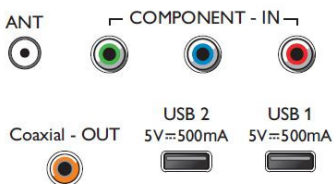

Highlights

Full HD LED TV

Picture Quality matters. Regular HDTVs deliver quality, but you expect more. Imagine crisp detail paired with high brightness, incredible contrast and realistic colors for a true to life picture.

Pixel Plus HD

Philips Pixel Plus HD engine optimizes picture quality to deliver crisp images with beautiful contrast. So whether you're streaming online or watching from a disc, you'll enjoy sharper images with brighter whites and blacker blacks.

Philips TV/STA gallery

Philips app gallery is a wide-ranging collection of online apps that you can access as soon as your Smart TV is connected to the Internet. It's that easy! Just switch on your TV, connect to the Internet and experience a whole new world of entertainment online.

Three HDMI with Easylink

Avoid cable clutter with a single cable to carry both picture and audio signals from your devices to your TV. HDMI uses uncompressed signals, ensuring the highest quality from source to screen. Together with Philips Easylink, you'll need only one remote control to perform most operations on your TV, DVD, Blu-ray, set top box or home theatre system.

USB (photos, music, video)

Share the fun. Connect your USB memory-stick, digital camera, mp3 player or other multimedia device to the USB port on your TV to enjoy photos, videos and music with the easy to use onscreen content browser.

Connections

Side