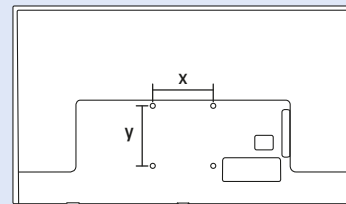

50" VESA (x, y) 200x200 mm M6  126 cm

55" VESA (x, y) 200x200 mm M6  139 cm

58" VESA (x, y) 300x200 mm M6  147 cm

USB Hard Drive

USB Flash Drive

www.philips.com/TVsupport

All registered and unregistered trademarks are property of their respective owners.
Specifications are subject to change without notice.
Philips and the Philips' shield emblem are trademarks of Koninklijke Philips N.V.
and are used under license from Koninklijke Philips N.V.
2018 © TP Vision Europe B.V. All rights reserved.