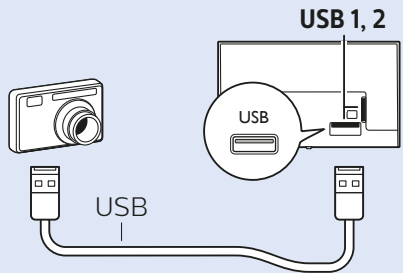

MHL

Video Player - YPbPr, L/R

Video Player - CVBS, L/R

Network - Wireless

Network - Wired

Computer - HDMI

Photo Camera

Headphones

50" VESA (x, y) 200x200 mm M6  126 cm

55" VESA (x, y) 200x200 mm M6  139 cm

58" VESA (x, y) 300x200 mm M6  147 cm

USB Hard Drive

USB Flash Drive

www.philips.com/TVsupport

All registered and unregistered trademarks are property of their respective owners.
Specifications are subject to change without notice.
Philips and the Philips' shield emblem are trademarks of Koninklijke Philips N.V.
and are used under license from Koninklijke Philips N.V.
2018 © TP Vision Europe B.V. All rights reserved.