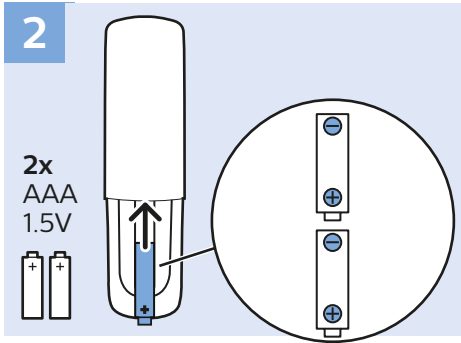

50" VESA (x, y) 200x200 mm M6  126 cm

55" VESA (x, y) 200x200 mm M6  139 cm

58" VESA (x, y) 300x200 mm M6  147 cm

USB Hard Drive

USB Flash Drive

www.philips.com/TVsupport

All registered and unregistered trademarks are property of their respective owners.
Specifications are subject to change without notice.
Philips and the Philips' shield emblem are trademarks of Koninklijke Philips N.V.
and are used under license from Koninklijke Philips N.V.
2018 © TP Vision Europe B.V. All rights reserved.