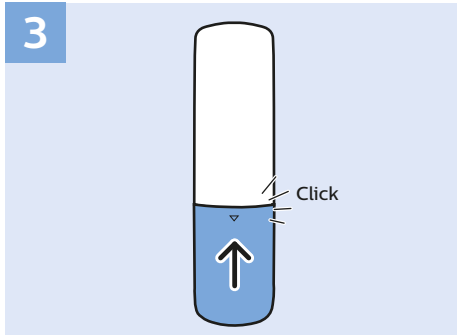

50" VESA (x, y) 200x200 mm M6  126 cm

55" VESA (x, y) 200x200 mm M6  139 cm

58" VESA (x, y) 300x200 mm M6  147 cm

USB Hard Drive

USB Flash Drive

www.philips.com/TVsupport

All registered and unregistered trademarks are property of their respective owners.
Specifications are subject to change without notice.
Philips and the Philips' shield emblem are trademarks of Koninklijke Philips N.V.
and are used under license from Koninklijke Philips N.V.
2018 © TP Vision Europe B.V. All rights reserved.