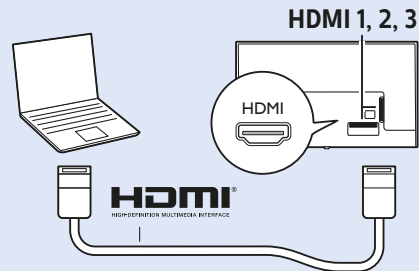

MHL

Video Player - YPbPr, L/R

Video Player - CVBS, L/R

Network - Wireless

Network - Wired

Computer - HDMI

Photo Camera

Headphones

50" VESA (x, y) 200x200 mm M6  126 cm

55" VESA (x, y) 200x200 mm M6  139 cm

58" VESA (x, y) 300x200 mm M6  147 cm

USB Hard Drive

USB Flash Drive

www.philips.com/TVsupport

All registered and unregistered trademarks are property of their respective owners.
Specifications are subject to change without notice.
Philips and the Philips' shield emblem are trademarks of Koninklijke Philips N.V.
and are used under license from Koninklijke Philips N.V.
2018 © TP Vision Europe B.V. All rights reserved.