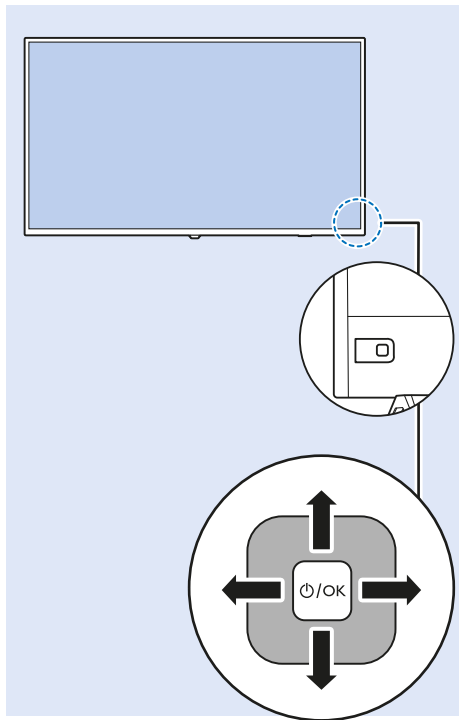

50" VESA (x, y) 200x200 mm M6  126 cm

55" VESA (x, y) 200x200 mm M6  139 cm

58" VESA (x, y) 300x200 mm M6  147 cm

USB Hard Drive

USB Flash Drive

www.philips.com/TVsupport

All registered and unregistered trademarks are property of their respective owners.
Specifications are subject to change without notice.
Philips and the Philips' shield emblem are trademarks of Koninklijke Philips N.V.
and are used under license from Koninklijke Philips N.V.
2018 © TP Vision Europe B.V. All rights reserved.