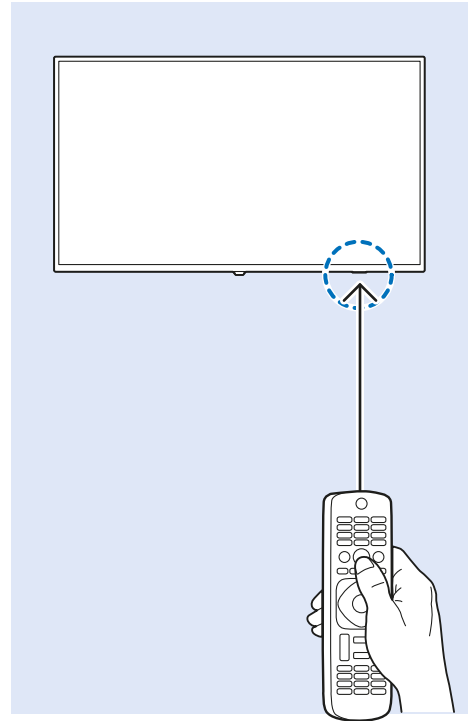

50" VESA (x, y) 200x200 mm M6  126 cm

55" VESA (x, y) 200x200 mm M6  139 cm

58" VESA (x, y) 300x200 mm M6  147 cm

USB Hard Drive

USB Flash Drive

www.philips.com/TVsupport

All registered and unregistered trademarks are property of their respective owners.
Specifications are subject to change without notice.
Philips and the Philips' shield emblem are trademarks of Koninklijke Philips N.V.
and are used under license from Koninklijke Philips N.V.
2018 © TP Vision Europe B.V. All rights reserved.