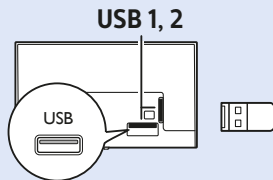

50" VESA (x, y) 200x200 mm M6  126 cm

55" VESA (x, y) 200x200 mm M6  139 cm

58" VESA (x, y) 300x200 mm M6  147 cm

USB Hard Drive

USB Flash Drive

www.philips.com/TVsupport

All registered and unregistered trademarks are property of their respective owners.
Specifications are subject to change without notice.
Philips and the Philips' shield emblem are trademarks of Koninklijke Philips N.V.
and are used under license from Koninklijke Philips N.V.
2018 © TP Vision Europe B.V. All rights reserved.