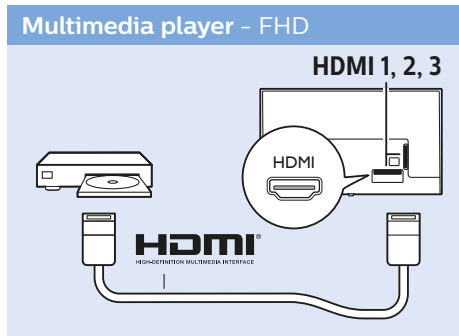

1a 50"/55"

1b 58"

2

6b 58"

7b 58"

8b 58"

9

10

MHL

Video Player - YPbPr, L/R

Video Player - CVBS, L/R

Network - Wireless

Network - Wired

Computer - HDMI

Photo Camera

Headphones