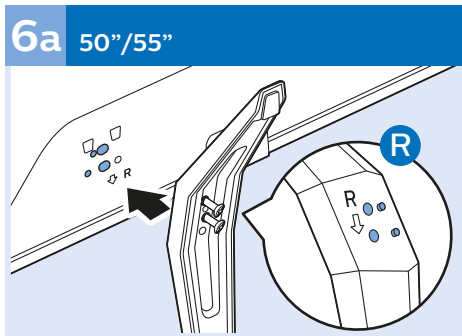

1a 50"/55"

1b 58"

2

6b 58"

7b 58"

8b 58"

9

10

50" VESA (x, y) 200x200 mm M6  126 cm

55" VESA (x, y) 200x200 mm M6  139 cm

58" VESA (x, y) 300x200 mm M6  147 cm

USB Hard Drive

USB Flash Drive

www.philips.com/TVsupport

All registered and unregistered trademarks are property of their respective owners.
Specifications are subject to change without notice.
Philips and the Philips' shield emblem are trademarks of Koninklijke Philips N.V.
and are used under license from Koninklijke Philips N.V.
2018 © TP Vision Europe B.V. All rights reserved.