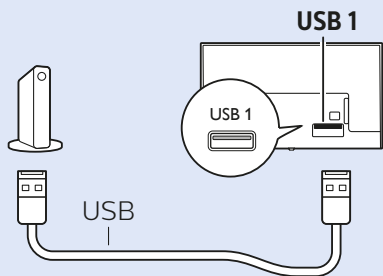

MHL

Video Player - YPbPr, L/R

Video Player - CVBS, L/R

Network - Wireless

Network - Wired

Computer - HDMI

Photo Camera

Headphones

50" VESA (x, y) 200x200 mm M6  126 cm

55" VESA (x, y) 200x200 mm M6  139 cm

58" VESA (x, y) 300x200 mm M6  147 cm

USB Hard Drive

USB Flash Drive

www.philips.com/TVsupport

All registered and unregistered trademarks are property of their respective owners.
Specifications are subject to change without notice.
Philips and the Philips' shield emblem are trademarks of Koninklijke Philips N.V.
and are used under license from Koninklijke Philips N.V.
2018 © TP Vision Europe B.V. All rights reserved.