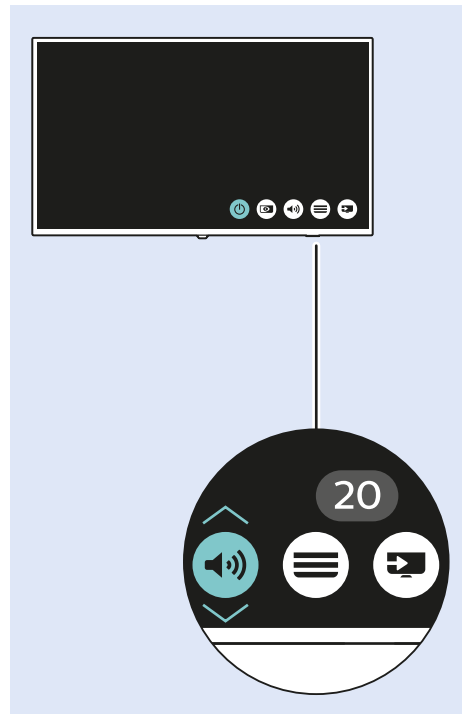

50" VESA (x, y) 200x200 mm M6  126 cm

55" VESA (x, y) 200x200 mm M6  139 cm

58" VESA (x, y) 300x200 mm M6  147 cm

USB Hard Drive

USB Flash Drive

www.philips.com/TVsupport

All registered and unregistered trademarks are property of their respective owners.
Specifications are subject to change without notice.
Philips and the Philips' shield emblem are trademarks of Koninklijke Philips N.V.
and are used under license from Koninklijke Philips N.V.
2018 © TP Vision Europe B.V. All rights reserved.