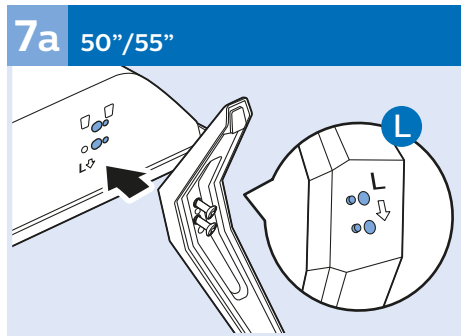

1a 50"/55"

1b 58"

2

6b 58"

7b 58"

8b 58"

9

10

50" VESA (x, y) 200x200 mm M6  126 cm

55" VESA (x, y) 200x200 mm M6  139 cm

58" VESA (x, y) 300x200 mm M6  147 cm

USB Hard Drive

USB Flash Drive

www.philips.com/TVsupport

All registered and unregistered trademarks are property of their respective owners.
Specifications are subject to change without notice.
Philips and the Philips' shield emblem are trademarks of Koninklijke Philips N.V.
and are used under license from Koninklijke Philips N.V.
2018 © TP Vision Europe B.V. All rights reserved.