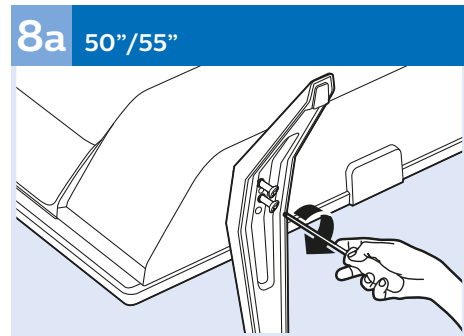

1a 50"/55"

1b 58"

2

6b 58"

7b 58"

8b 58"

9

10

50" VESA (x, y) 200x200 mm M6  126 cm

55" VESA (x, y) 200x200 mm M6  139 cm

58" VESA (x, y) 300x200 mm M6  147 cm

USB Hard Drive

USB Flash Drive

www.philips.com/TVsupport

All registered and unregistered trademarks are property of their respective owners.
Specifications are subject to change without notice.
Philips and the Philips' shield emblem are trademarks of Koninklijke Philips N.V.
and are used under license from Koninklijke Philips N.V.
2018 © TP Vision Europe B.V. All rights reserved.