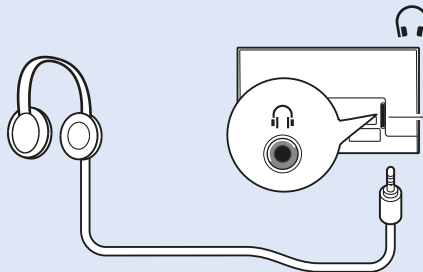

MHL

Video Player - YPbPr, L/R

Video Player - CVBS, L/R

Network - Wireless

Network - Wired

Computer - HDMI

Photo Camera

Headphones

50" VESA (x, y) 200x200 mm M6  126 cm

55" VESA (x, y) 200x200 mm M6  139 cm

58" VESA (x, y) 300x200 mm M6  147 cm

USB Hard Drive

USB Flash Drive

www.philips.com/TVsupport

All registered and unregistered trademarks are property of their respective owners.
Specifications are subject to change without notice.
Philips and the Philips' shield emblem are trademarks of Koninklijke Philips N.V.
and are used under license from Koninklijke Philips N.V.
2018 © TP Vision Europe B.V. All rights reserved.