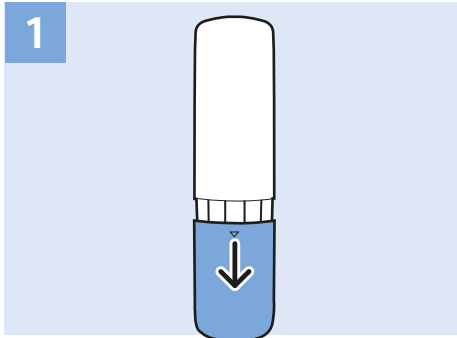

50" VESA (x, y) 200x200 mm M6  126 cm

55" VESA (x, y) 200x200 mm M6  139 cm

58" VESA (x, y) 300x200 mm M6  147 cm

USB Hard Drive

USB Flash Drive

www.philips.com/TVsupport

All registered and unregistered trademarks are property of their respective owners.
Specifications are subject to change without notice.
Philips and the Philips' shield emblem are trademarks of Koninklijke Philips N.V.
and are used under license from Koninklijke Philips N.V.
2018 © TP Vision Europe B.V. All rights reserved.