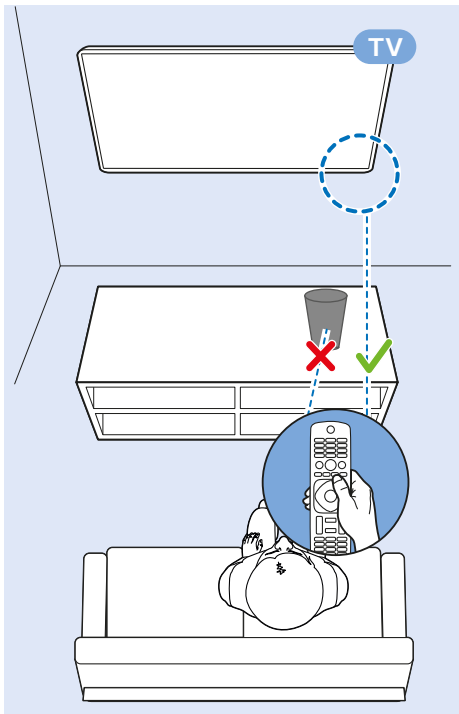

50" VESA (x, y) 200x200 mm M6  126 cm

55" VESA (x, y) 200x200 mm M6  139 cm

58" VESA (x, y) 300x200 mm M6  147 cm

USB Hard Drive

USB Flash Drive

www.philips.com/TVsupport

All registered and unregistered trademarks are property of their respective owners.
Specifications are subject to change without notice.
Philips and the Philips' shield emblem are trademarks of Koninklijke Philips N.V.
and are used under license from Koninklijke Philips N.V.
2018 © TP Vision Europe B.V. All rights reserved.