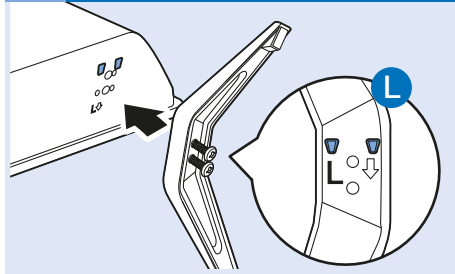

1a 50"/55"

1b 58"

2

6b 58"

7b 58"

8b 58"

9

10

50" VESA (x, y) 200x200 mm M6  126 cm

55" VESA (x, y) 200x200 mm M6  139 cm

58" VESA (x, y) 300x200 mm M6  147 cm

USB Hard Drive

USB Flash Drive

www.philips.com/TVsupport

All registered and unregistered trademarks are property of their respective owners.
Specifications are subject to change without notice.
Philips and the Philips' shield emblem are trademarks of Koninklijke Philips N.V.
and are used under license from Koninklijke Philips N.V.
2018 © TP Vision Europe B.V. All rights reserved.