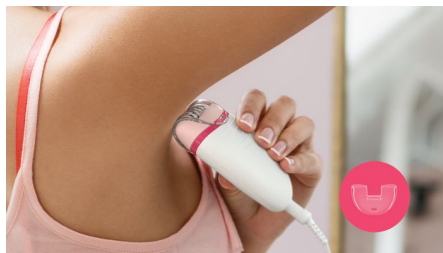

Sensitive area cap

For more gentleness in different body areas it includes a delicate area cap to easily remove unwanted hairs from underarm and bikini.

asimpleswitch.com

Philips Green Logo

Philips Green Products can reduce costs, energy consumption and CO2 emissions. How? They offer a significant environmental improvement in one or more of the Philips Green Focal Areas – Energy efficiency, Packaging, Hazardous substances, Weight, Recycling and disposal and Lifetime reliability.