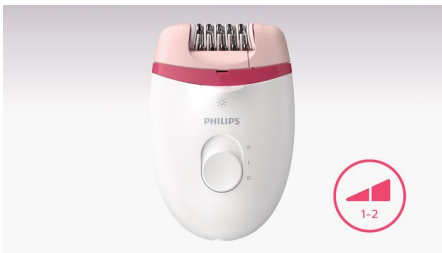

2 Speed settings

2 speed settings to remove thinner and thicker hairs for a more personalized hair removal treatment.