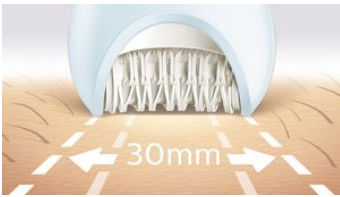

Firmly grips even fine hairs

Our fastest ever epilator has unique ceramic discs that rotate at a greater speed than ever before and firmly grip fine and short hairs. It comes with an extra-wide epilation head that covers more skin with every stroke.

Benefits

Exceptional results

- Epilation head in unique ceramic material for better grip
- Extra-wide epilator head

Easy and effortless use

- First epilator with S-shaped handle
- Cordless wet and dry for use in bath or shower
- Opti-light helps you target and remove even the trickiest hairs.

PHILIPS

Features

Our fastest epilation ever

Our epilator head is unique in being made from a textured ceramic surface that gently extracts even the finest hairs and those 4x shorter than wax can extract. Now with faster disc rotation than ever before (2200 RPM) for our fastest hair removal.

Extra-wide epilator head

Extra-wide epilator head covers more skin with every stroke for faster hair removal.

Ergonomic S-shaped handle

The ergonomic S-shaped handle is easy to steer for maximum control and better reach with natural and precise movements, all over your body.