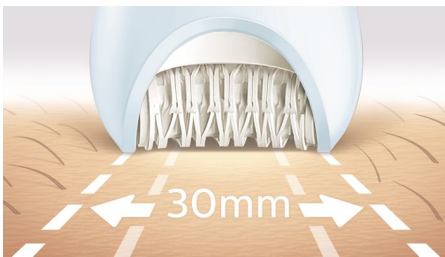

Our fastest epilation even on the finest of hairs

Firmly grips even fine hairs

Our fastest ever epilator has unique ceramic discs that rotate at a greater speed than ever before and firmly grip fine and short hairs. It comes with an extra - wide epilation head that covers more skin with every stroke.

Exceptional results

- Epilation head of unique ceramic material for better grip
- Extra wide epilator head

Easy and effortless usage

- First epilator with S-shaped handle
- Cordless wet and dry for use in bath or shower
- Opti-light helps you target and remove even trickiest hairs

asimpleswitch.com

Highlights

Our fastest epilation ever

Our epilator head is unique in being made from a textured ceramic surface that gently extract even the finest hairs and those 4x shorter than wax. Now with faster disc rotation than ever before (2200RPM) for our fastest hair removal.

Extra wide epilator head

Extra wide epilator head covers more skin with every stroke for faster hair removal.

Ergonomic S-shaped handle

The ergonomic S-shaped handle is easy to steer for maximum control and better reach with natural and precise movements, all over your body.