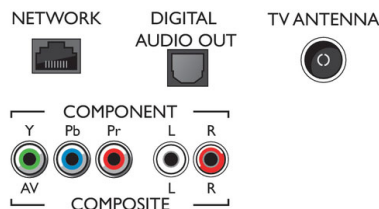

Accessories

- Included accessories: 2 x AA Batteries, Legal and safety brochure, Power cord, Quick start guide,

Remote Control, Table top stand

Connections

Side

Bottom

Issue date 2018-11-30

Version: 10.1.1