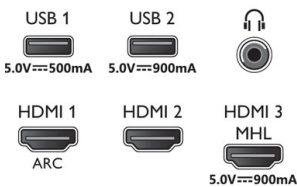

Dimensions

- Box dimensions (W x H x D): 1400 x 880 x 190 mm
- Set dimensions (W x H x D): 1230 x 715 x 47.5 mm
- Set dimensions with stand (W x H x D): 1230 x 768.6 x 227.5 mm
- VESA wall mount compatible: 300 x 300 mm
- Product weight: 16.81 kg
- Product weight (+stand): 17.3 kg
- Weight incl. Packaging: 24.5 kg

Accessories

- Included accessories: 2 x AA Batteries, Legal and safety brochure, Power cord, Quick start guide,

Remote Control, Table top stand

Connections

Side

Bottom

Issue date 2018-11-30

Version: 10.1.1