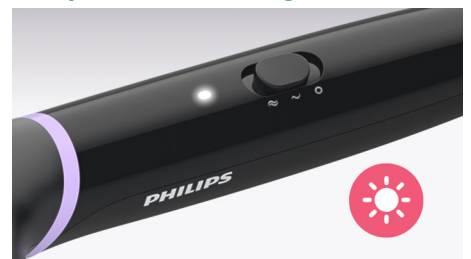

Ease of use

- Large paddle-shaped brush
- Fast heat-up time
- Ready to use indicator light
- 1.8m cord for maximum flexibility
- Swivel cord

PHILIPS

Heated straightening brush
Extra large brush area ThermoProtect technology, Tourmaline ceramic coating

Paddle-shaped brush

The paddle-shaped design to straighten more hair in one go.

Fast heat-up time

Ready to use in 50 seconds.

Ready to use indicator light

LED light indicates when the brush is ready to use.