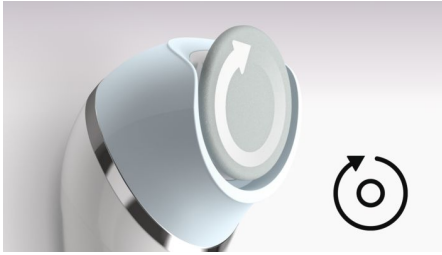

Easy and effortless usage

- Unique rotating disc for smooth feet from heel to toe
- Award-winning handle design
- Wet & Dry for use in and out of the shower
- Rechargeable

Beautiful skin

- Gentle treatment for your skin

Thorough results

- Choose the right speed according to your needs
- For best results, replace disc every six months

asimpleswitch.com

Highlights

Unique rotating disc

The unique rotating disc with ultra precision edge gives you smooth feet from heel to toe. The rotating disc and precision edge allows you to remove callus in a precise, effortless and gentle way for both large and smaller areas.