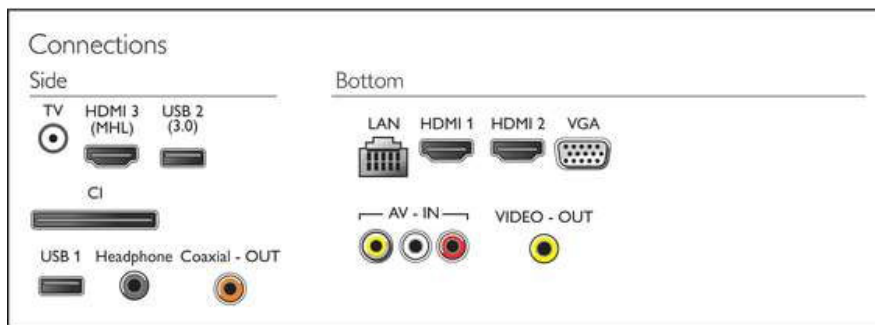

Multimedia Applications

- Video Playback Formats: H264/MPEG-4 AVC, MPEG-2
- Subtitles Formats Support: .SRT, .ASS
- Music Playback Formats: AAC, M4A, MP3
- Picture Playback Formats: JPEG, BMP, PNG

Supported Display Resolution

- Computer inputs: up to 1920x1080 @ 60Hz
- Video inputs: 24, 25, 30, 50, 60 Hz, up to 1920x1080p

Tuner/Reception/Transmission

- Digital TV: DVB-T/T2
- MPEG Support: MPEG2, MPEG4
- Video Playback: NTSC, PAL, SECAM
- Analog TV: NTSC, PAL, SECAM

Power

- Mains power: AC 110 - 240V 50/60 Hz
- Ambient temperature: 5 °C to 35 °C
- Standby power consumption: < 0.5 W
- Off mode power consumption: < 0.5 W
- Power Saving Features: Auto switch-off timer, Eco mode, Picture mute (for radio)

Dimensions

- Box dimensions (W x H x D): 1086 x 667 x 150 mm
- Set dimensions (W x H x D): 970 x 564 x 74 mm
- Set dimensions with stand (W x H x D): 970 x 614 x 219 mm
- Product weight: 8.3 kg
- Product weight (+stand): 8.6 kg
- Weight incl. Packaging: 10.5 kg
- VESA wall mount compatible: 300 x 200 mm

Accessories

- Included accessories: Remote Control, Table top stand, Power cord, Quick start guide, Warranty Leaflet

Issue date 2018-01-02

Version: 1.1.1

12 NC: 8670 001 34608
EAN: 87 18863 00739 6

© 2018 Koninklijke Philips N.V.
All Rights reserved.

Specifications are subject to change without notice.
Trademarks are the property of Koninklijke Philips N.V.
or their respective owners.

www.philips.com

* EPG and actual visibility (up to 8 days) is country and operator dependent.

* Energy consumption in kWh per year, based on the power consumption of the television operating 4 hours per day for 365 days. The actual energy consumption will depend on how the television is used.

* The TV supports DVB reception for 'Free to air' broadcast. Specific DVB operators may not be supported. An up to date list can be found in the FAQ section of the Philips support website. For some operators Conditional Access and subscription are required. Contact your operator for more information.

* (Philips) only compatible with specific Philips player device.