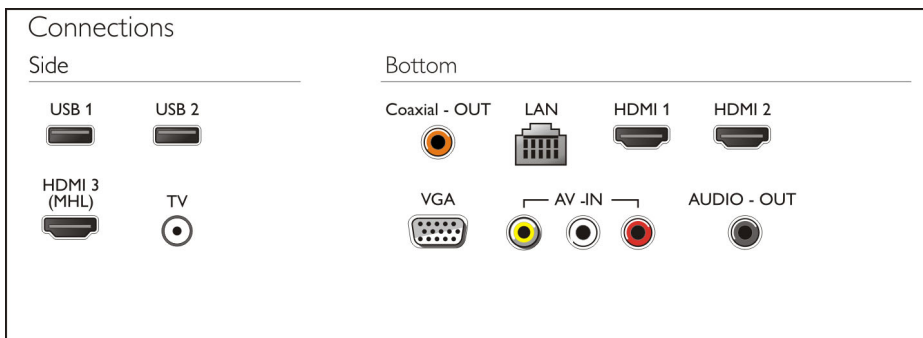

Multimedia Applications

- Video Playback Formats: Containers: AVI, MKV, MPEG-2, MPEG-4, H.264 (up to FHD), HEVC H.265 (up to UHD @30P)
- Music Playback Formats: AAC, MP3
- Picture Playback Formats: JPEG, BMP, PNG

Supported Display Resolution

- Computer inputs on all HDMI: up to 4K Ultra HD 3840x2160
- Video inputs on all HDMI: @ 24, 25, 30, 50, 60Hz, up to 4K Ultra HD 3840x2160p

Tuner/Reception/Transmission

- MPEG Support: MPEG2, MPEG4
- Video Playback: NTSC, PAL, SECAM
- TV Program guide*: 8 day Electronic Program Guide
- Digital TV: DVB-T/T2
- Analog TV: NTSC, PAL, SECAM

Power

- Mains power: AC 110 - 240V 50/60 Hz
- Ambient temperature: 5 °C to 40 °C
- Standby power consumption: <=0.5W
- Power Saving Features: Auto switch-off timer, Eco mode

Dimensions

- Box dimensions (W x H x D): 1862 x 1154 x 224 mm
- Set dimensions (W x H x D): 1682 x 969 x 85 mm
- Set dimensions with stand (W x H x D): 1682 x 1031 x 331 mm
- Product weight: 34.4 kg
- Product weight (+stand): 37.7 kg
- Weight incl. Packaging: 45.7 kg
- VESA wall mount compatible: 600 x 200 mm

Accessories

- Included accessories: Remote Control, 2 x AAA Batteries, Table top stand, Power cord, Quick start guide

Convenience

- Child Protection: Child Lock
- Screen Format Adjustments: 16:9, 4:3, Unscaled, Widescreen
- Sleep timer

Smart TV Applications

- Control: USB Keyboard & Mouse support

Issue date 2018-01-30

Version: 2.2.1

12 NC: 8670 001 51473
EAN: 87 18863 01483 7

© 2018 Koninklijke Philips N.V.
All Rights reserved.

Specifications are subject to change without notice.
Trademarks are the property of Koninklijke Philips N.V.
or their respective owners.

www.philips.com