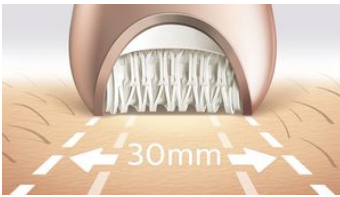

### Exceptional results

- Epilation head in unique ceramic material for better grip
- Extra-wide epilator head

### Our fastest epilation ever

Our epilator head is unique in being made from a textured ceramic surface that gently extracts even the finest hairs and those 4x shorter than wax can extract. Now with faster disc rotation than ever before (2200 RPM) for our fastest hair removal.

### Extra-wide epilator head

Extra-wide epilator head covers more skin with every stroke for faster hair removal.