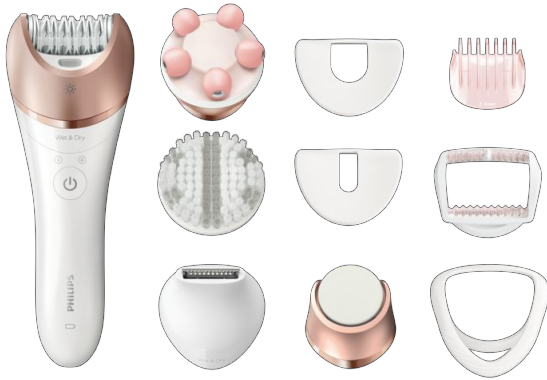

## Wet and Dry epilator

- For legs, body, face and feet
- Ceramic discs grip fine hairs
- 5 body care routines
- + 9 accessories

BRE652/00

# Our fastest epilation, even on the finest of hairs

5 body care routines from head to toe

Our fastest ever epilator has unique ceramic discs that rotate at a greater speed than ever before and firmly grip fine and short hairs. You can now smoothen your skin before and after epilating by treating your body and your feet.

### Exceptional results

- Epilation head in unique ceramic material for better grip
- Extra-wide epilator head

### Facial and delicate area cap

For more gentleness in all body areas, it includes a facial area cap to easily remove unwanted facial hairs and a delicate area cap for underarm and bikini hair