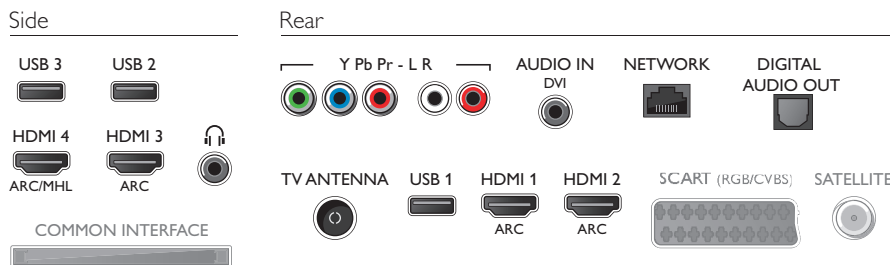

Connections

Issue date 2017-10-17

Version: 9.3.2

12 NC: 8670 001 39005
EAN: 87 18863 00988 8

© 2017 Koninklijke Philips N.V.
All Rights reserved.

Specifications are subject to change without notice.
Trademarks are the property of Koninklijke Philips N.V.
or their respective owners.

www.philips.com