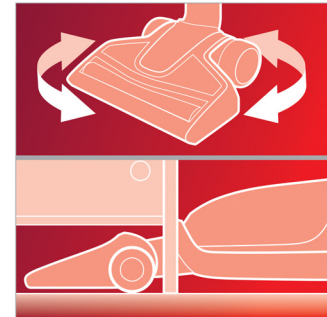

Self-standing parking position

The stick has a convenient parking position to stay upright, both with and without the handheld. Therefore, you can instantly park the stick anywhere you want, also while you are cleaning.

Effective on Animal Hair

Thanks to the TriActive Turbo nozzle with a motorized brush, you can now remove animal

hair from couches, cushions and other fabrics. Ideal for pet owners.

Maximum flexibility

PowerPro Duo is designed to reach everywhere, so you can easily clean under the couch, bed or table without effort.