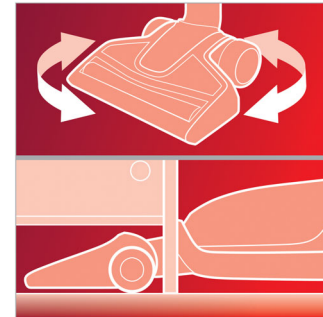

Self-standing parking position

The stick has a convenient parking position to stay upright, both with and without the handheld. Therefore, you can instantly park the stick anywhere you want, also while you are cleaning.

Effective on Animal Hair

Thanks to the TriActive Turbo nozzle with a motorized brush, you can now remove animal

hair from couches, cushions and other fabrics. Ideal for pet owners.

Maximum flexibility

PowerPro Duo is designed to reach everywhere, so you can easily clean under the couch, bed or table without effort.