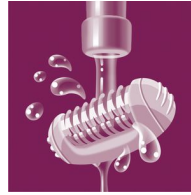

- Cleaning brush to remove loose hairs from epilator discs
- Washable epilation head for extra hygiene and easy cleaning
- Profiled, ergonomic grip for comfortable handling

PHILIPS

Satinelle

Features

Gentle tweezing discs

This epilator has gentle tweezing discs to remove hairs as short as 0.5mm without pulling the skin.

Unique epilation discs

Unique epilation discs remove hairs as short as 0.5mm.

Two speed settings

Extra speed setting for thin hairs and difficult to reach areas

Cleaning Brush

Small cleaning brush to remove loose hairs from the epilator discs.

Washable epilation head

This epilator has a washable epilation head. The head can be detached and cleaned under running water for better hygiene

Ergonomic grip

The rounded shape fits perfectly in your hand for comfortable hair removal

Specifications

[field not found 'disclaimer_text']

Features

Gentle tweezing discs	Yes
Unique epilation discs	Yes
Two speed settings	Yes
Washable epilation head	Yes
Cleaning brush	Yes
Ergonomic grip	Yes
2 year guarantee	Yes