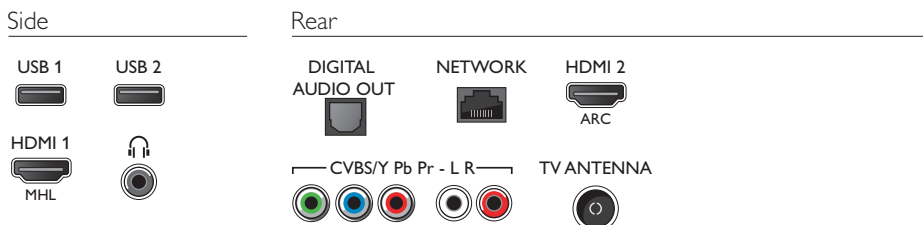

Dimensions

- Box dimensions (W x H x D): 1063 x 658 x 153 mm
- Set dimensions (W x H x D): 968.2 x 562.4 x 76.8 mm
- Set dimensions with stand (W x H x D): 968.2 x 623.6 x 193.9 mm
- Product weight: 8.45 kg
- Product weight (+stand): 8.58 kg
- Weight incl. Packaging: tbc kg
- VESA wall mount compatible: 200 x 200 mm

Accessories

- Included accessories: Remote Control, 2 x AAA Batteries, Table top stand, Power cord, Quick start guide, Legal and safety brochure

Smart TV Features

- Ease of Installation: Auto detect Philips devices, Device connection wizard, Network installation wizard, Settings assistant wizard
- Ease of Use: One-stop Smart Menu button, Onscreen Usermanual
- Firmware upgradeable: Firmware auto upgrade wizard, Firmware upgradeable via USB, Online firmware upgrade
- Philips TV Remote app*: Apps, Channels, Control, TV Guide
- Program: Pause TV, USB Recording*
- Screen Format Adjustments: Basic - Fill Screen, Fit to Screen, Zoom, Stretch
- SmartTV apps*: Open Internet Browser, Social TV, Youtube, Philips store
- User Interaction: SimplyShare

Smart Interaction

- Ease of Installation: Device connection wizard
- Program: Pause TV, USB Recording*
- Signal strength indication

Smart TV

- SmartTV apps*: Netflix, Online apps, Open Internet browser, YouTube
- TV programme guide*: 8 day Electronic Program Guide

Connections

Issue date 2017-10-18

Version: 4.1.1

12 NC: 8670 001 45399
EAN: 87 18863 01245 1

© 2017 Koninklijke Philips N.V.
All Rights reserved.

Specifications are subject to change without notice.
Trademarks are the property of Koninklijke Philips N.V.
or their respective owners.

www.philips.com

* EPG and actual visibility (up to 8 days) is country and operator dependent.

* Energy consumption in kWh per year, based on the power consumption of the television operating 4 hours per day for 365 days. The actual energy consumption will depend on how the television is used.

* The TV supports DVB reception for 'Free to air' broadcast. Specific DVB operators may not be supported. An up to date list can be found in the FAQ section of the Philips support website. For some operators Conditional Access and subscription are required. Contact your operator for more information.

* (Philips) only compatible with specific Philips player device.