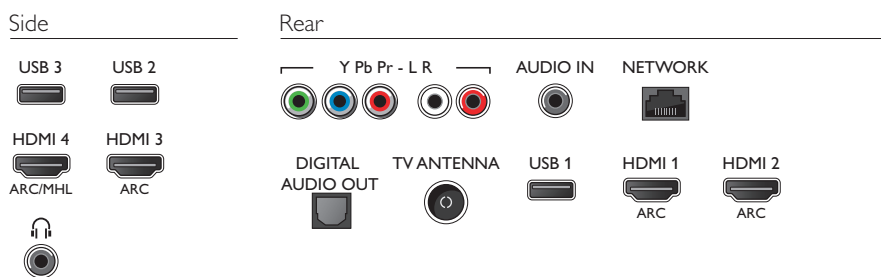

Accessories

- Included accessories: Remote Control, 2 x AAA Batteries, Table top stand, Quick start guide, Legal and safety brochure, Power cord

Smart TV Features

- User Interaction: MultiRoom Client and Server, SimplyShare
- SmartTV apps*: Youtube, Online Video Stores, Open Internet Browser, Social TV, TV on Demand
- Ease of Installation: Auto detect Philips devices, Device connection wizard, Network installation wizard, Settings assistant wizard
- Ease of Use: One-stop Smart Menu button, Onscreen Usermanual
- Firmware upgradeable: Firmware auto upgrade wizard, Firmware upgradeable via USB, Online firmware upgrade

- Interactive TV: HbbTV
- Philips TV Remote app*: Apps, Channels, Control, NowOnTV, TV Guide, Video On Demand
- Program: Pause TV, USB Recording*
- Screen Format Adjustments: Advance - Shift, Basic - Fill Screen, Fit to Screen, Zoom, Stretch

Android

- Memory size: 8GB, extendable via USB storage
- OS: Android™ 5.1 (Lollipop)
- Pre-installed apps: Google Play Movies*, Google Play Music*, Google search, YouTube
- Memory size to install apps: 4GB

Processing

- Processing Power: Quad Core

Connections

Issue date 2017-10-05

Version: 9.0.2

12 NC: 8670 001 38985
EAN: 87 18863 00970 3

© 2017 Koninklijke Philips N.V.
All Rights reserved.

Specifications are subject to change without notice.
Trademarks are the property of Koninklijke Philips N.V.
or their respective owners.

www.philips.com

* EPG and actual visibility (up to 8 days) is country and operator dependent.

* The TV supports DVB reception for 'Free to air' broadcast. Specific DVB operators may not be supported. An up to date list can be found in the FAQ section of the Philips support website. For some operators Conditional Access and subscription are required. Contact your operator for more information.

* Please be informed that your Netflix HDR function in your TV currently can be supported via HDMI and USB only. The Netflix HDR broadcast via your Internet/DLNA will be fully available via IP software push.