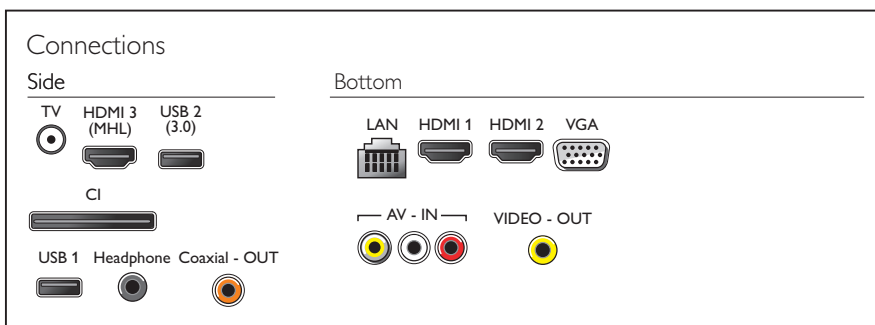

Multimedia Applications

- Video Playback Formats: H264/MPEG-4 AVC, MPEG-2, MPEG-4
- Subtitles Formats Support: .SRT, .ASS
- Music Playback Formats: AAC, M4A, MP3
- Picture Playback Formats: JPEG, BMP, PNG

Supported Display Resolution

- Computer inputs: up to 1920x1080 @ 60Hz
- Video inputs: 24, 25, 30, 50, 60 Hz, up to 1920x1080p

Tuner/Reception/Transmission

- Digital TV: DVB-T/T2
- MPEG Support: MPEG2, MPEG4
- Video Playback: NTSC, PAL, SECAM
- Analog TV: NTSC, PAL, SECAM

Power

- Mains power: AC 110 - 240V 50/60 Hz
- Ambient temperature: 5 °C to 35 °C
- Standby power consumption: < 0.5 W
- Off mode power consumption: < 0.5 W
- Power Saving Features: Auto switch-off timer, Eco mode, Picture mute (for radio)

Dimensions

- Box dimensions (W x H x D): 1355 x 824 x 175 mm
- Set dimensions (W x H x D): 1243 x 720 x 81 mm
- Set dimensions with stand (W x H x D): 1243 x 776 x 258 mm
- Product weight: 13.5 kg
- Product weight (+stand): 14 kg
- Weight incl. Packaging: 17 kg
- VESA wall mount compatible: 300 x 200 mm

Accessories

- Included accessories: Remote Control, Table top stand, Power cord, Quick start guide, Warranty Leaflet

Issue date 2016-10-04

Version: 6.0.1

12 NC: 8670 001 36776
EAN: 87 18863 00893 5

© 2016 Koninklijke Philips N.V.
All Rights reserved.

Specifications are subject to change without notice.
Trademarks are the property of Koninklijke Philips N.V.
or their respective owners.

www.philips.com

* EPG and actual visibility (up to 8 days) is country and operator dependent.

* Energy consumption in kWh per year, based on the power consumption of the television operating 4 hours per day for 365 days. The actual energy consumption will depend on how the television is used.

* The TV supports DVB reception for 'Free to air' broadcast. Specific DVB operators may not be supported. An up to date list can be found in the FAQ section of the Philips support website. For some operators Conditional Access and subscription are required. Contact your operator for more information.

* (Philips) only compatible with specific Philips player device.