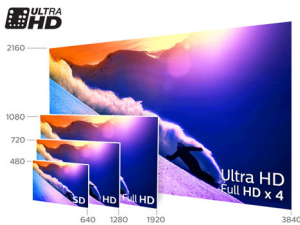

4K Ultra HD

Ultra HD TV has four times the resolution of a conventional Full HD TV. With over 8 million pixels and our unique Ultra Resolution

Upscaling technology, you'll experience the best possible picture quality. The higher the quality of your original content, the better images and resolution you will be able to experience. Enjoy improved sharpness, increased depth perception, superior contrast, smooth natural motion, and flawless details.

Pixel Plus Ultra HD

Experience 4K Ultra HD sharpness with the Philips Pixel Plus Ultra HD engine. It optimizes picture quality to deliver smooth, fluid images with incredible detail and depth – Enjoy sharper 4K images with brighter whites and blacker blacks every time.