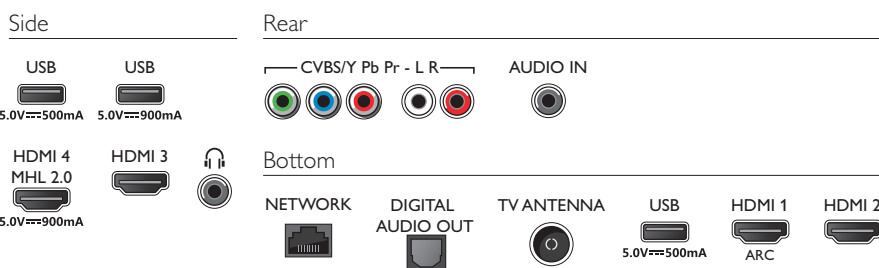

Supported Display Resolution

- Computer inputs on HDMI1/2: up to FHD 1920x1080 @60Hz, up to 4K UHD 3840x2160 @30Hz
- Computer inputs on HDMI3/4: up to 4K UHD 3840x2160 @60Hz
- Video inputs on HDMI1/2: up to 4K UHD 3840x2160 @30Hz, up to FHD 1920x1080 @ 60Hz
- Video inputs on HDMI3/4: up to 4K UHD 3840x2160 @60Hz

Tuner/Reception/Transmission

- Digital TV: DVB-T/T2
- MPEG Support: MPEG2, MPEG4
- Video Playback: NTSC, PAL, SECAM
- TV Program guide*: 8 day Electronic Program Guide
- Signal strength indication
- Teletext: 1000 page Hypertext
- HEVC support

Power

- Mains power: AC 110-240V +/-
- Ambient temperature: 5 °C to 35 °C
- Standby power consumption: <0.5W
- Power Saving Features: Auto switch-off timer, Picture mute (for radio), Eco mode

Dimensions

- Box dimensions (W x H x D): 1219 x 744 x 154 mm
- Set dimensions (W x H x D): 1129.54 x 656.45 x 83.17 mm
- Set dimensions with stand (W x H x D): 1129.54 x 717.72 x 259.18 mm
- Product weight: 12.8 kg
- Product weight (+stand): 13.1 kg
- Weight incl. Packaging: tbc kg
- VESA wall mount compatible: 200 x 200 mm

Accessories

- Included accessories: Remote Control, Power cord, Quick start guide, Legal and safety brochure, Table top stand, 2 x AAA Batteries

Connections

Issue date 2017-07-18

Version: 8.0.1

12 NC: 8670 001 45436
EAN: 87 18863 01256 7

© 2017 Koninklijke Philips N.V.
All Rights reserved.

Specifications are subject to change without notice.
Trademarks are the property of Koninklijke Philips N.V.
or their respective owners.

www.philips.com

* EPG and actual visibility (up to 8 days) is country and operator dependent.
* Energy consumption in kWh per year, based on the power consumption of the television operating 4 hours per day for 365 days. The actual energy consumption will depend on how the television is used.
* The TV supports DVB reception for 'Free to air' broadcast. Specific DVB operators may not be supported. An up to date list can be found in the FAQ section of the Philips support website. For some operators Conditional Access and subscription are required. Contact your operator for more information.
* (Philips) only compatible with specific Philips player device.
* Philips TV Remote app and related functionalities vary per TV model, operator, and country, as well as smart device model and OS. For more details please visit: www.philips.com/TVRemoteapp.
* Smart TV app offerings vary per TV model and country. For more details please visit: www.philips.com/smarttv.
* USB recording for digital channels only, recordings may be limited by broadcast copy protection (C+). Country and channel restrictions may apply.
* Compatibility depends on Wifi Miracast certification & Android 4.2 or later. For more details please refer to your device documentation.