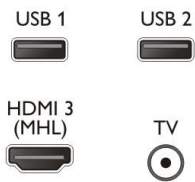

4K Ultra HD

Ultra HD TV has four times the resolution of a conventional Full HD TV. With over 8 million pixels and our unique Ultra Resolution Upscaling technology, you'll experience the best possible picture quality. The higher the quality of your original content, the better images and resolution you will be able to experience. Enjoy improved sharpness, increased depth perception, superior contrast, smooth natural motion, and flawless details.

Modern edge feet look

When setting out to create a new TV, our teams consider every aspect: from technology to design. Our new edge feet were engineered to create space beneath your TV where a traditional stand would normally sit, offering you a more immersive viewing experience. The effect? A TV that stands confidently with a nod to the future.

Three HDMI with Easylink

Avoid cable clutter with a single cable to carry both picture and audio signals from your devices to your TV. HDMI uses uncompressed signals, ensuring the highest quality from source to screen. Together with Philips Easylink, you'll need only one remote control to perform most operations on your TV, DVD, Blu-ray, set top box or home theatre system.

Ultra Slim profile

Sleek. Cutting edge. Refined. Precise. The Philips Ultra Slim silhouette. That something so slim can inspire so much interest shouldn't be surprising, given how much sophistication it will bring to your décor.

Connections

Side