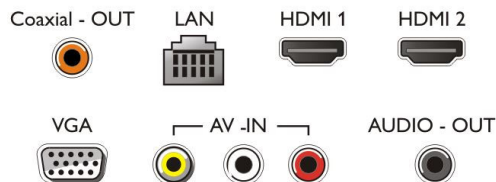

Three HDMI with Easylink

Avoid cable clutter with a single cable to carry both picture and audio signals from your devices to your TV. HDMI uses uncompressed signals, ensuring the highest quality from source to screen. Together with Philips Easylink, you'll need only one remote control to perform most operations on your TV, DVD, Blu-ray, set top box or home theatre system.

Ultra Slim profile

Sleek. Cutting edge. Refined. Precise. The Philips Ultra Slim silhouette. That something so slim can inspire so much interest shouldn't be surprising, given how much sophistication it will bring to your décor.

Connections

Side

Bottom

Issue date 2017-10-11

Version: 6.0.1

12 NC: 8670 001 48283
EAN: 87 18863 01413 4

© 2017 Koninklijke Philips N.V.
All Rights reserved.

Specifications are subject to change without notice.
Trademarks are the property of Koninklijke Philips N.V.
or their respective owners.