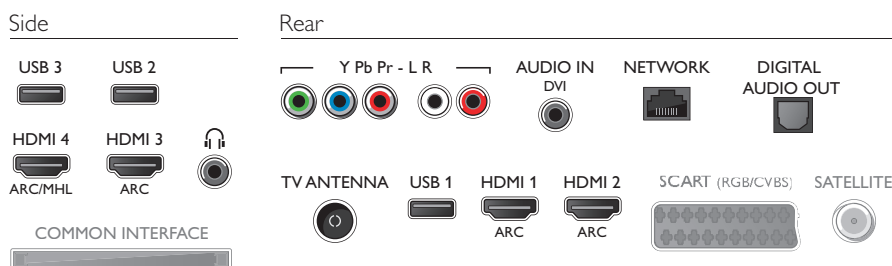

Connections

Issue date 2017-10-17

Version: 9.3.2

12 NC: 8670 001 38989
EAN: 87 18863 00974 1

© 2017 Koninklijke Philips N.V.
All Rights reserved.

Specifications are subject to change without notice.
Trademarks are the property of Koninklijke Philips N.V. or their respective owners.

www.philips.com