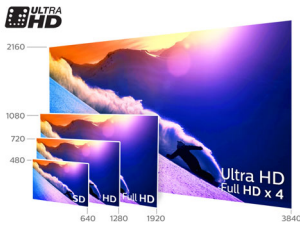

Philips 6000 series
4K Ultra Slim Smart LED
TV with Pixel Plus Ultra
HD

164 cm (65")

4K Ultra HD LED TV
Quad Core
DVB-T/T2

65PUT6162

4K Ultra Slim Smart LED TV

with Pixel Plus Ultra HD

Enjoy functional elegance and smart connectivity. The Philips 6100 Series boasts 4K Ultra HD picture quality for superb detail. Better still, its built-in Smart TV is easy to use - making it an excellent choice for effortless entertainment.

The right features presented elegantly

- Ultra Slim lines for a refined profile

Passionate about Picture Quality

- 4K Ultra HD is unlike any resolution you've ever seen before
- Discover Ultra HD Picture Quality with Pixel Plus Ultra HD
- Micro Dimming optimizes the contrast on your TV

Connect to a bigger world with this Smart TV

- Smart TV: a whole new world to explore

PHILIPS

Highlights

4K Ultra HD

Ultra HD TV has four times the resolution of a conventional Full HD TV. With over 8 million pixels and our unique Ultra Resolution Upscaling technology, you'll experience the best possible picture quality. The higher the quality of your original content, the better images and resolution you will be able to experience. Enjoy improved sharpness, increased depth perception, superior contrast, smooth natural motion, and flawless details.

Specifications

Picture/Display

- Display: 4K Ultra HD LED
- Diagonal screen size: 65 inch / 164 cm
- Panel resolution: 3840x2160
- Aspect ratio: 16:9
- Picture enhancement: Pixel Plus Ultra HD, Micro Dimming