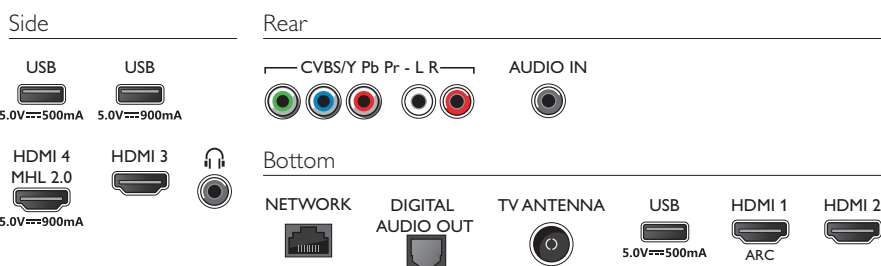

Supported Display Resolution

- Computer inputs on HDMI1/2: up to FHD 1920x1080 @60Hz, up to 4K UHD 3840x2160 @30Hz
- Computer inputs on HDMI3/4: up to 4K UHD 3840x2160 @60Hz
- Video inputs on HDMI1/2: up to 4K UHD 3840x2160 @30Hz, up to FHD 1920x1080 @ 60Hz
- Video inputs on HDMI3/4: up to 4K UHD 3840x2160 @60Hz

Tuner/Reception/Transmission

- Digital TV: DVB-T/T2
- MPEG Support: MPEG2, MPEG4
- Video Playback: NTSC, PAL, SECAM
- TV Program guide*: 8 day Electronic Program Guide
- Signal strength indication
- Teletext: 1000 page Hypertext
- HEVC support

Power

- Mains power: AC 110-240V +/-
- Ambient temperature: 5 °C to 35 °C
- Standby power consumption: <0.5W
- Power Saving Features: Auto switch-off timer, Picture mute (for radio), Eco mode

Dimensions

- Box dimensions (W x H x D): 1589 x 991 x 194 mm
- Set dimensions (W x H x D): 1462.30 x 844.7 x 92.5 mm
- Set dimensions with stand (W x H x D): 1462.30 x 906.7 x 271.5 mm
- Product weight: 24.5 kg
- Product weight (+stand): 26.2 kg
- Weight incl. Packaging: 35 kg
- VESA wall mount compatible: 400 x 200 mm

Accessories

- Included accessories: Remote Control, Power cord, Quick start guide, Legal and safety brochure, Table top stand, 2 x AAA Batteries

Connections

Issue date 2017-10-27

Version: 6.0.1

12 NC: 8670 001 45421
EAN: 87 18863 01251 2

© 2017 Koninklijke Philips N.V.
All Rights reserved.

Specifications are subject to change without notice.
Trademarks are the property of Koninklijke Philips N.V.
or their respective owners.

www.philips.com

* EPG and actual visibility (up to 8 days) is country and operator dependent.
* Energy consumption in kWh per year, based on the power consumption of the television operating 4 hours per day for 365 days. The actual energy consumption will depend on how the television is used.
* The TV supports DVB reception for 'Free to air' broadcast. Specific DVB operators may not be supported. An up to date list can be found in the FAQ section of the Philips support website. For some operators Conditional Access and subscription are required. Contact your operator for more information.
* (Philips) only compatible with specific Philips player device.
* Philips TV Remote app and related functionalities vary per TV model, operator, and country, as well as smart device model and OS. For more details please visit: www.philips.com/TVRemoteapp.
* Smart TV app offerings vary per TV model and country. For more details please visit: www.philips.com/smarttv.
* USB recording for digital channels only, recordings may be limited by broadcast copy protection (C+). Country and channel restrictions may apply.
* Compatibility depends on Wifi Miracast certification & Android 4.2 or later. For more details please refer to your device documentation.