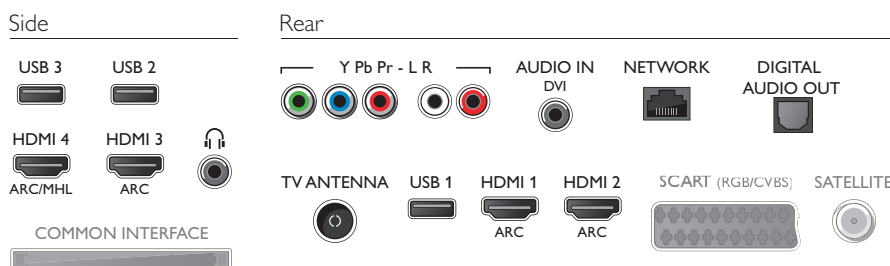

Connections

Issue date 2017-07-10

Version: 6.4.2

12 NC: 8670 001 39001
EAN: 87 18863 00984 0

© 2017 Koninklijke Philips N.V.
All Rights reserved.

Specifications are subject to change without notice.
Trademarks are the property of Koninklijke Philips N.V.
or their respective owners.

www.philips.com