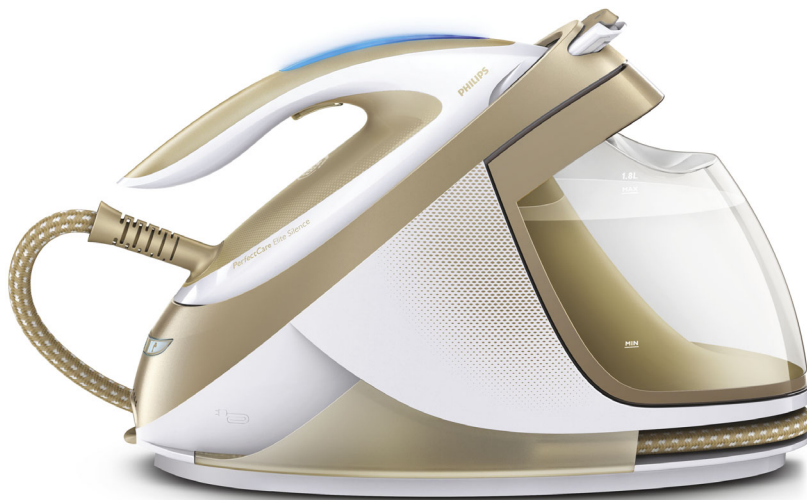

Philips PerfectCare Elite  
Silence  
Steam generator iron

Up to 7.2 bar pressure

490 g steam boost

Carry lock

1.8 L detachable watertank

GC9642/66

Most powerful steam for the fastest ironing\*

Ultra comfortable ironing & Silent steam technology

PerfectCare Elite Silence is the best steam generator iron from Philips with Silent steam technology, quiet yet ultra powerful. Iron from jeans to silk without temperature setting. Guaranteed no burns on all ironable garments.

**Carefree ironing, no temperature setting required**

- Very powerful steam for ultra fast ironing results
- Iron from jeans to silk with no temperature setting required
- Silent steam technology: Powerful steam with minimum sound
- Safe to leave the hot soleplate on the ironing board
- Tested and approved by independent textile experts

**Fast and powerful ironing**

- Up to 7.2 bar pressure
- light weight iron makes ironing easier and more comfortable
- Our best gliding soleplate
- Tap water friendly, refill anytime during ironing
- The safety auto off function automatically switches off
- Descale effectively and easily your appliance to prolong it
- Saving energy with ECO mode