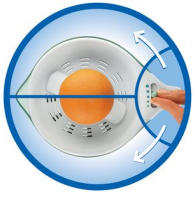

Citrus press

- 0.6 l
- 25 W
- Pulp selector
- Auto reverse

HR2744/41

Enjoy fresh juice in seconds

Citrus press for smooth or pulpy juice

A bright and colourful Philips citrus press with an adjustable pulp selector to adjust the amount of pulp in your juice to your personal taste.

- Small and compact design
- Cord storage

PHILIPS

Features

Pulp selector

For smooth or pulpy juice.

Juice jug

Cord storage

All parts dishwasher safe