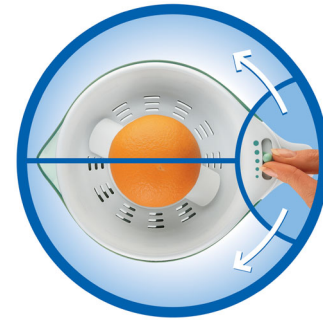

Citrus press
0.6 l 25 W, Pulp selector, Auto reverse

Specifications

Design specifications

- Colour(s): Bright white with blue accents
- Material excl. jug: PP
- Material jug: SAN

General specifications

- Integrated cord storage
- Non-slip feet
- Pulp selector

Technical specifications

- Capacity jug: 0.6 l
- Cord length: 1.2 m
- Frequency: 50/60 Hz
- Power: 25 W
- Voltage: 220-240 V

HR2744/41

Highlights

Pulp selector

For smooth or pulpy juice.